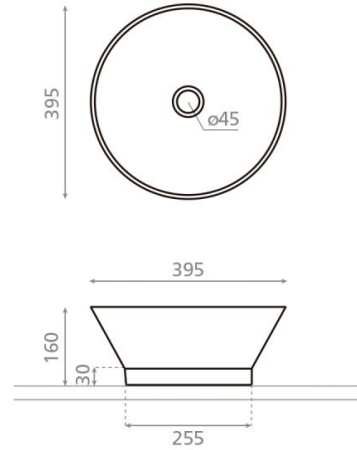

Etna mármol gris/oro

Ref. 00457

395 x 160 mm

Features

Porcelain washbasin
Topcounter
Circular