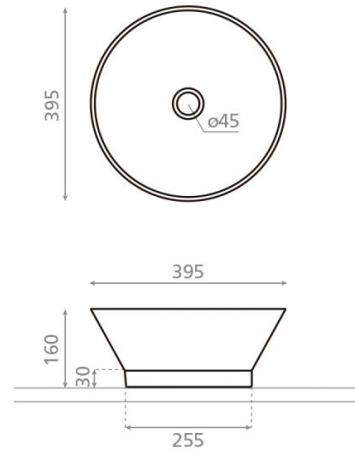

Etna Axonometric

Ref. 00456

395 x 160 mm

Features

Atelier washbasin
Topcounter
Circular