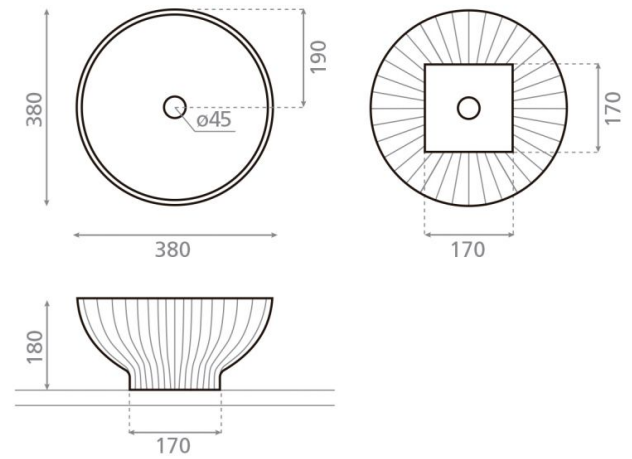

Dobra Chocolate/oro

Ref. 00477

380 x 180 mm

Features

Porcelain washbasin
Topcounter
Circular