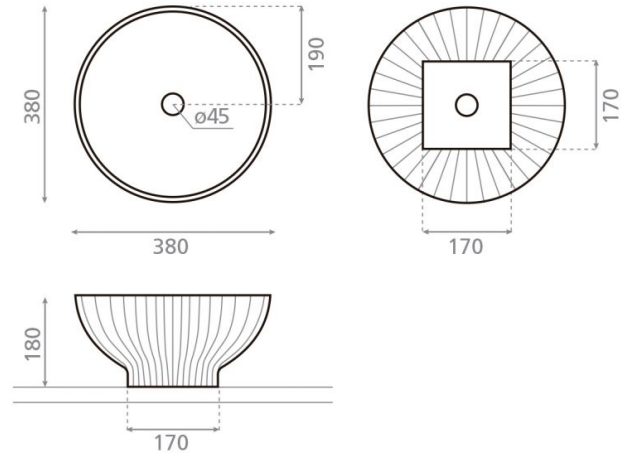

# Dobra Turquesa

**Ref. 00470**

380 x 180 mm

## Features

Porcelain washbasin  
Topcounter  
Circular