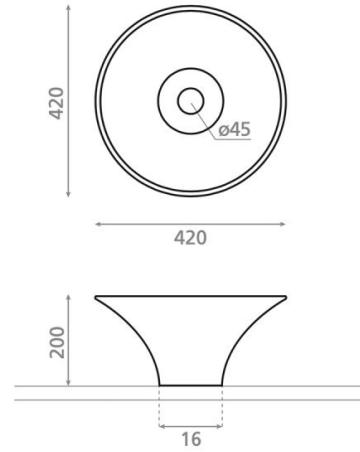

Saigón Terrazo gris

Ref. 00479

420 x 200 mm

Features

Atelier washbasin
Topcounter
Circular