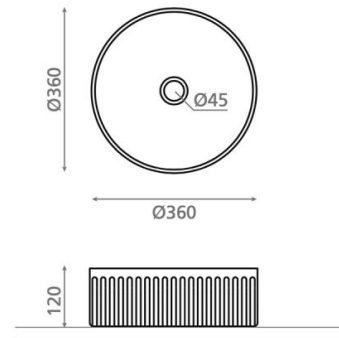

Wadi Circular Raulí

Ref. 00481

360 x 120 mm

Features

Atelier porcelain washbasin
Topcounter
Circular