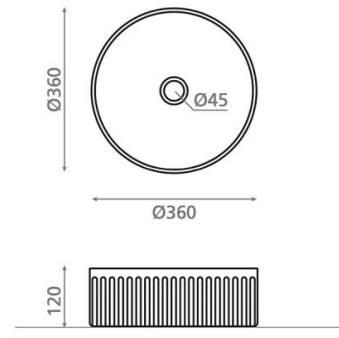

# Wadi Teja

**Ref. 00466**

360 x 120 mm

## Features

- Atelier porcelain washbasin
- Topcounter
- Circular
- Includes valve