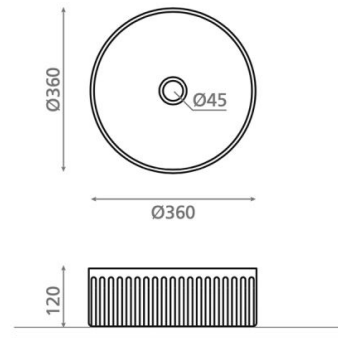

# Wadi Negro envejecido

**Ref. 00464**

360 x 120 mm

## Features

Atelier porcelain washbasin  
Topcounter  
Circular  
Includes valve