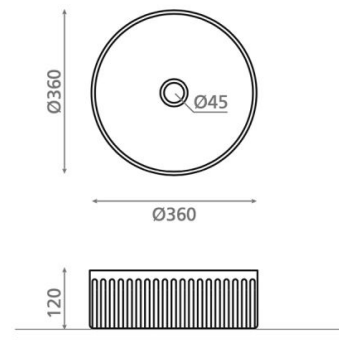

# Wadi Circular Negro envejecido

**Ref. 00464**

360 x 120 mm

## Features

Atelier porcelain washbasin  
Topcounter  
Circular  
Includes valve