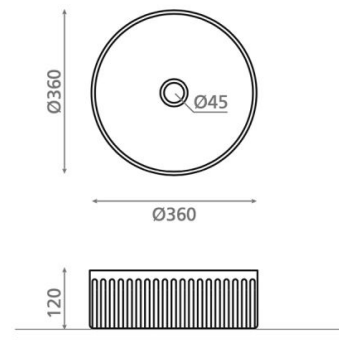

Wadi Naranja

Ref. 00458

360 x 120 mm

Features

Atelier porcelain washbasin
Topcounter
Circular
Includes valve