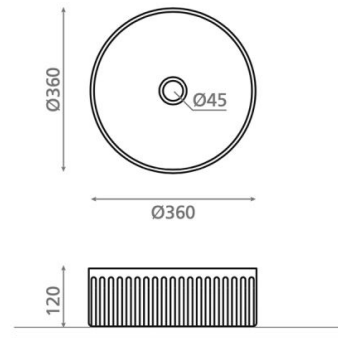

Wadi Rustico

Ref. 00446

360 x 120 mm

Features

- Atelier porcelain washbasin
- Topcounter
- Circular
- Includes valve