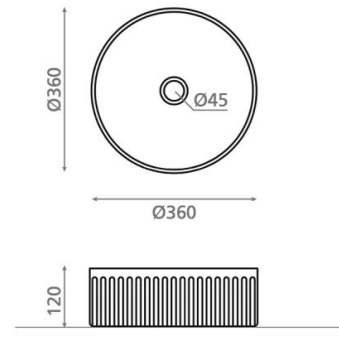

Wadi Circular Rustico

Ref. 00446

360 x 120 mm

Features

Atelier porcelain washbasin
Topcounter
Circular
Includes valve