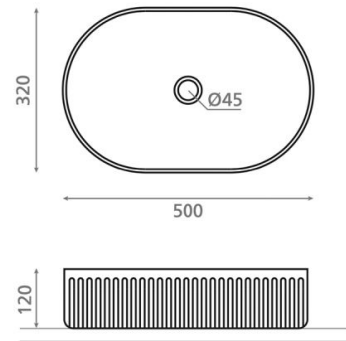

# Wadi Oval Azul manchas

**Ref. 00461**

500 x 320 x 120 mm

## Features

- Atelier porcelain washbasin
- Topcounter
- Oval
- Includes valve