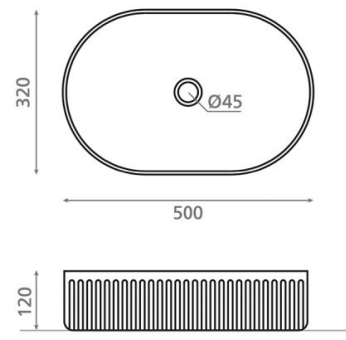

Wadi Oval Toile de Jouy azul

Ref. 00453

500 x 320 x 120 mm

Features

Atelier porcelain washbasin
Topcounter
Oval
Includes valve