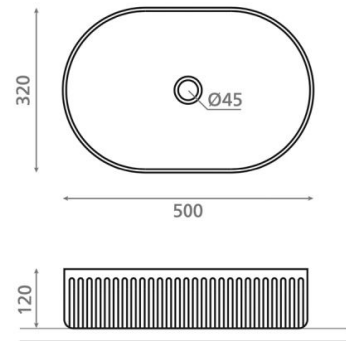

# Wadi Oval Toile de joy verte

**Ref. 00451**

500 x 320 x 120 mm

## Features

Atelier washbasin Topcounter Circular  
Includes valve