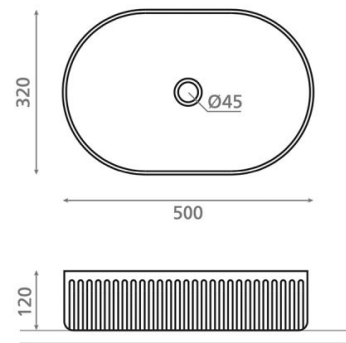

Wadi Oval Toile de Jouy beige

Ref. 00449

500 x 320 x 120 mm

Features

Atelier porcelain washbasin
Topcounter
Oval
Includes valve