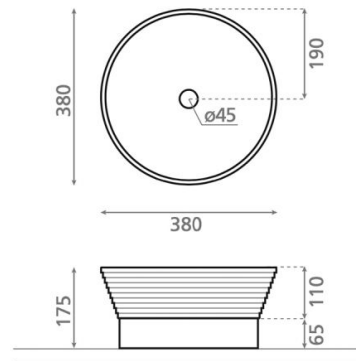

Mimika

Ref. 00627

380 x 175 mm

Features

Stone washbasin + wood Topcounter

Oval Beige

Available colors: