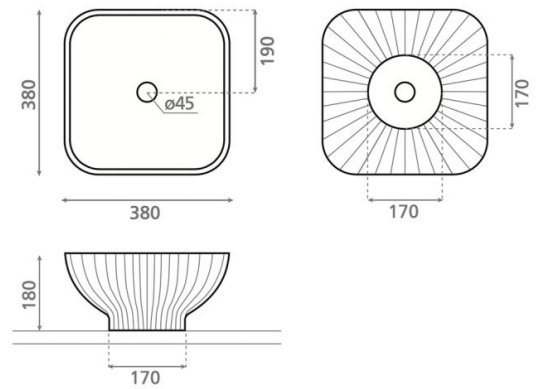

Cervino Square

Ref. 6054

380 x 380 x 180 mm

Features

Solid surface washbasin
Topcounter
Square
Available in different colors

Available colors: