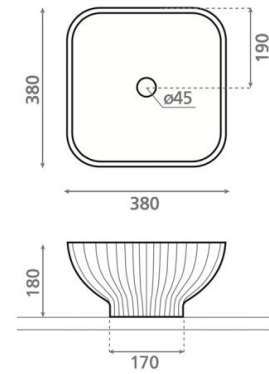

# Cervino Square

**Ref. 6054**

380 x 380 x 180 mm

## Features

Solid surface washbasin  
Topcounter  
Square  
Available in different colors

Available colors: