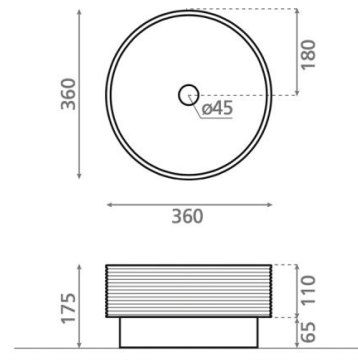

Papúa B

Ref. 00621

360 x 175 mm

Features

Stone washbasin
Topcounter
Circular

Compatible with 8229 y 8228

Available colors: