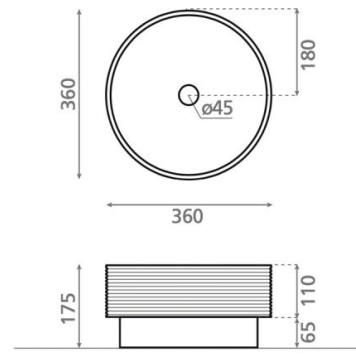

Papúa B

Ref. 00621

360 x 175 mm

Features

Stone washbasin
Topcounter
Circular

Compatible with 8229 y 8228

Available colors: