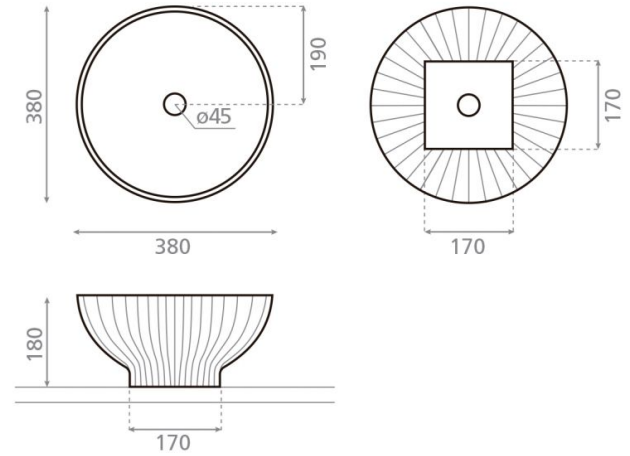

# Cervino Circular

**Ref. 6053**

380 x 180 mm

## Features

Solid surface Topcounter Circular

Available in different colors

Available colors: