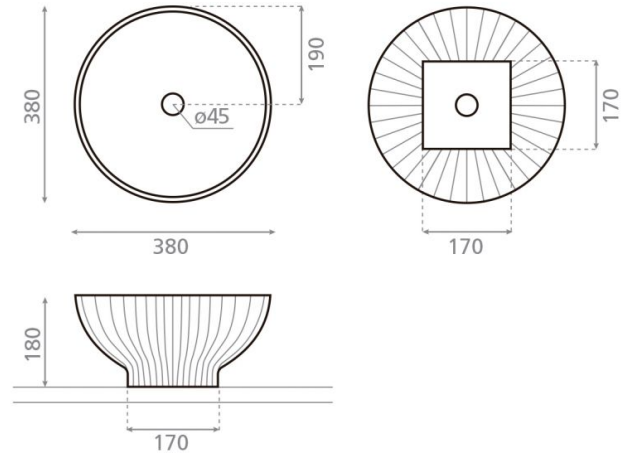

Dobra Negro Envejecido

Ref. 00469

380 x 180 mm

Features

Porcelain washbasin
Topcounter
Circular