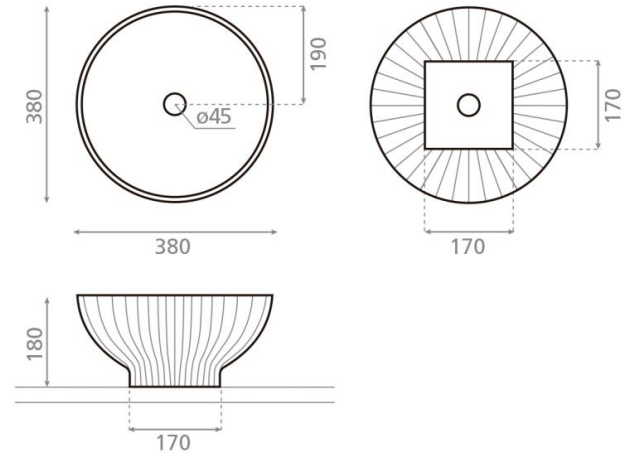

# Dobra Circular Negro Envejecido

Ref. 00469

380 x 180 mm

## Features

Porcelain washbasin  
Topcounter  
Circular