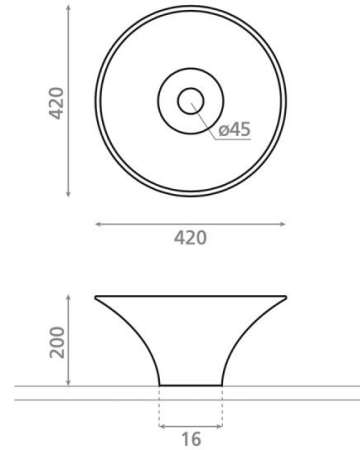

Saigón Chocolate

Ref. 00480

420 x 200 mm

Features

Atelier washbasin
Topcounter
Circular