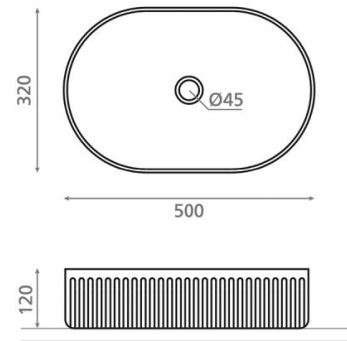

# Wadi Oval Naranja/Oro

**Ref. 00463**

500 x 320 x 120 mm

## Features

Atelier porcelain washbasin  
Topcounter  
Oval  
Includes valve