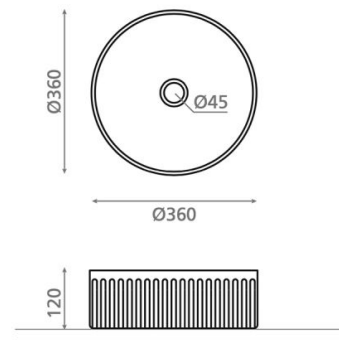

Wadi Toile de Jouy Azul

Ref. 00452

360 x 120 mm

Features

Atelier porcelain washbasin

Topcounter

Oval Includes valve