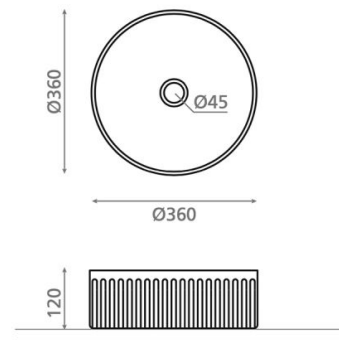

# Wadi Circular Toile de Jouy Azul

**Ref. 00452**

360 x 120 mm

## Features

Atelier porcelain washbasin  
Topcounter  
Oval Includes valve