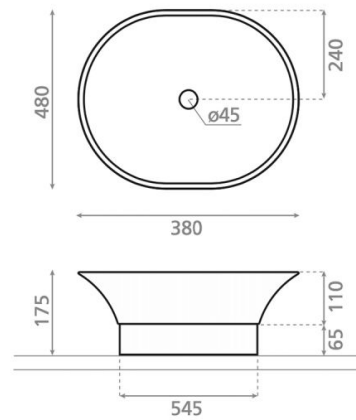

# Sarmi

**Ref. 00625**

480 x 380x 175 mm

## Features

Stone washbasin + wood Topcounter

Oval Beige

Available colors: