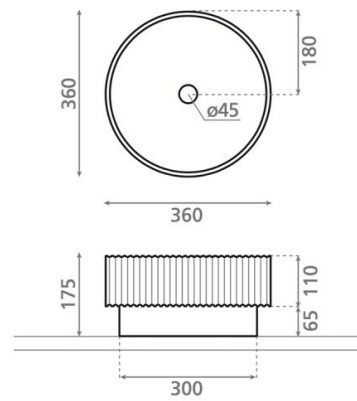

# Mappi

**Ref. 00623**

360 x 175 mm

## Features

Stone washbasin Topcounter Circular

Beige

Available colors: