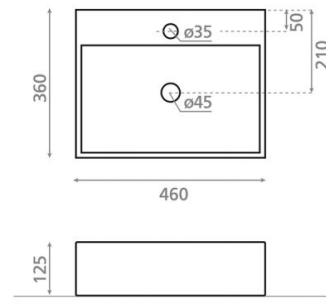

## Ref. 4185

455 x 360 x 120 mm

### Features

Porcelain washbasin

Topcounter

Rectangular