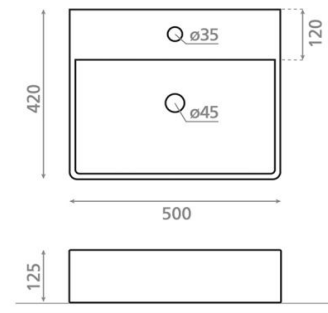

Amberes 50

Ref. 4184

500 x 420 x 130 mm

Features

Porcelain washbasin

Topcounter

Rectangular