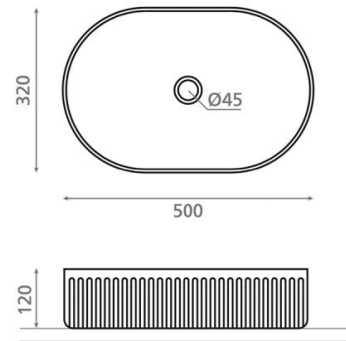

Wadi Oval

Ref. 4180

500 x 320 x 120 mm

Features

Natural finish washbasin
Topcounter