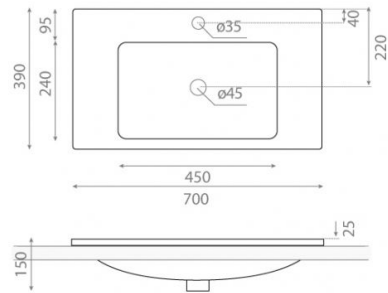

# California 70

**Ref. 4029**

700x390x150 mm

## Features

- Enameled white porcelain washbasin
- Undercast
- With overflow
- No wall-mounting possibility
- Measurements: 700x390x150 mm
- Net weight: 12kg
- Gross weight: 13kg