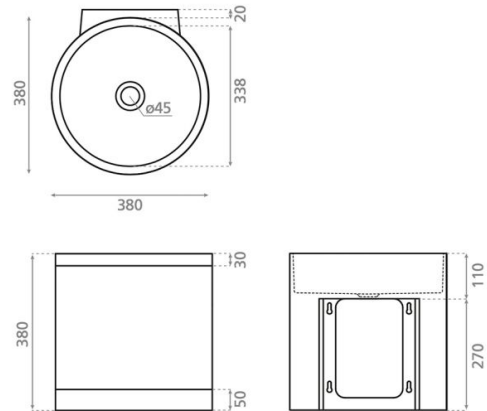

Detroit pared

Ref. 8360

380 x 380 mm

Features

Brushed stainless steel washbasin Wall-hung
Circular
380 x 380 mm
Net weight 8 kg
Gross weight 9 kg
Includes valve and siphon

Available colors: