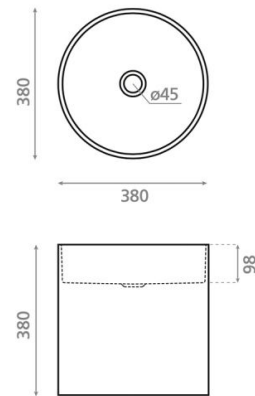

Detroit alto

Ref. 8351

380 x 380 mm

Features

Brushed stainless steel washbasin
Topcounter
Circular
380 x 380 mm
Net weight 6,5 kg
Gross weight 7,5 kg
Includes valve and siphon

Available colors: