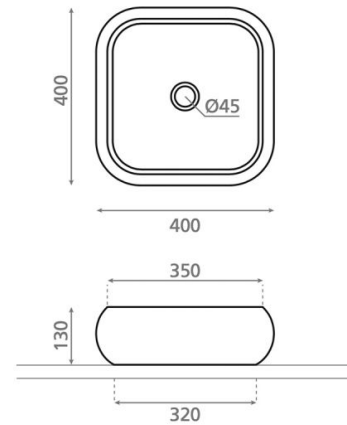

Domed 40

Ref. 00610

400 x 400 x 130 mm

Features

Beige stone washbasin. Topcounter.
Square. Peso neto 27 kg. Peso bruto 28 kg.

Available colors: