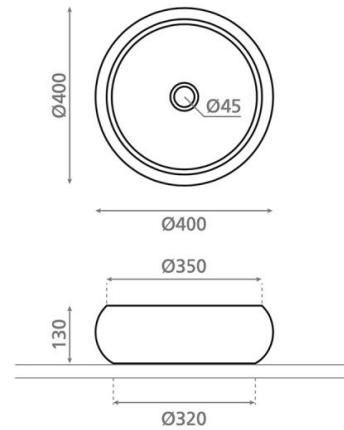

Domed

Ref. 00608

400 x 130 mm

Features

Beige stone washbasin. Topcounter.
Circular. 400 x 130 mm. Net weight 24
kg. Gross weight 25 kg.

Available colors: