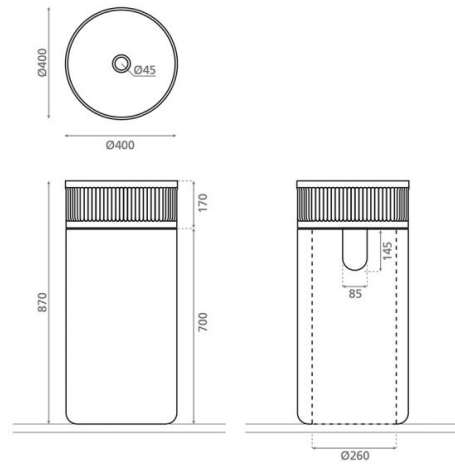

Striae pedestal

Ref. 00606

870 x 400 mm

Features

Beige stone washbasin. Pedestal. Circular. 870 x 400 mm. Net weight 99 kg. Gross weight 100 kg.

Available colors: