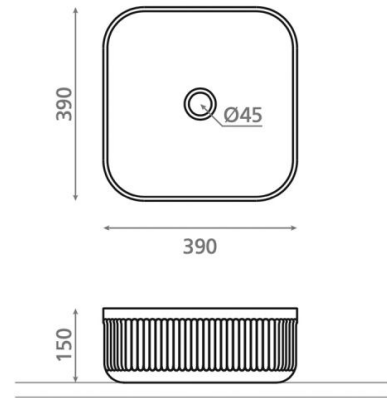

Striae 39

Ref. 00602

390 x 390 x 150 mm

Features

Beige stone washbasin. Topcounter. Square. 390 x 390 x 150 mm. Net weight 23 kg. Gross weight 24 kg.

Available colors: