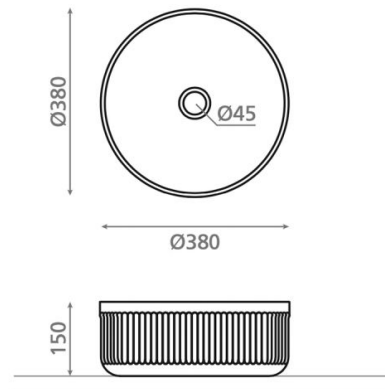

Striae

Ref. 00600

380 x 150 mm

Features

Topcounter dark grey stone washbasin.
Circular. 380x150 mm. Net weight 20 kg. Gross weight 21 kg.

Available colors: