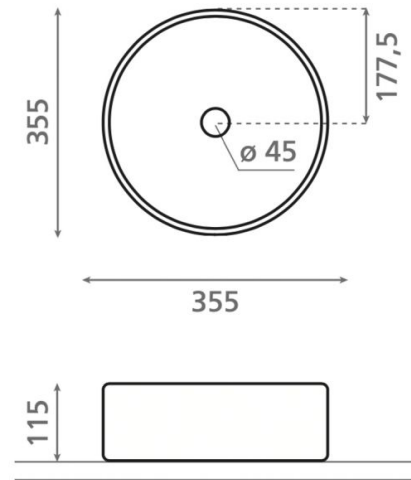

Carnac Rústico

Ref. 00445

360 x 120 mm

Features

Natural finish washbasin. Topcounter.
Circular. Hand painted. Ceramic pigments. 360 x 120 mm