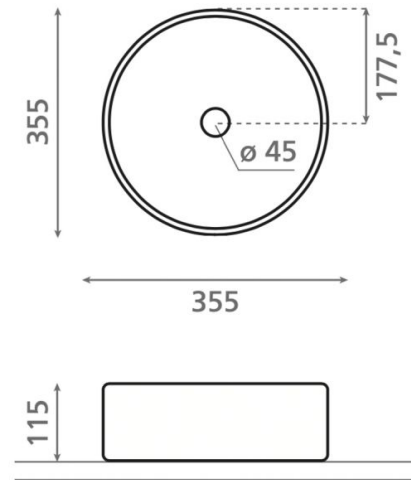

# Carnac Azul cobalto

**Ref. 00444**

360 x 120 mm

## Features

Natural finish washbasin. Topcounter.  
Circular. Hand painted. Ceramic pigments. 360x120mm