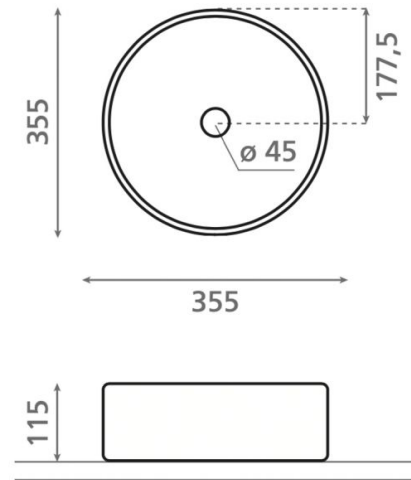

# Carnac Rosa

**Ref. 00442**

360 x 120 mm

## Features

Natural finish washbasin. Topcounter.  
Circular. Hand painted. Ceramic  
pigments. 360 x 120 mm