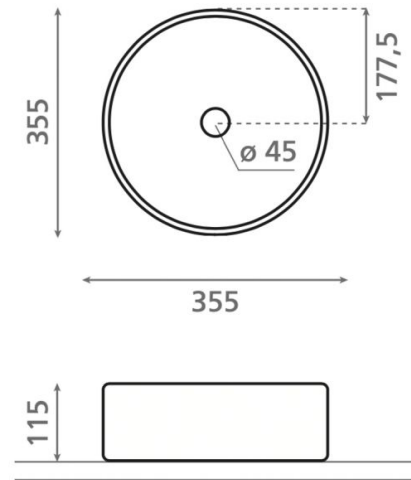

Carnac Azul claro

Ref. 00441

360 x 120 mm

Features

Natural finish washbasin. Topcounter.
Circular. Hand painted. Ceramic
pigments. 360 x 120 mm