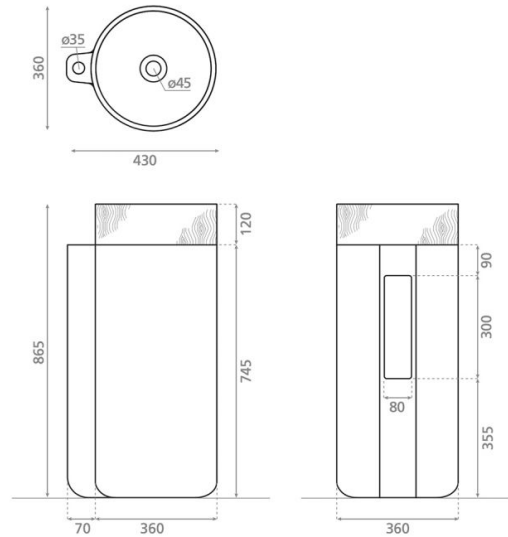

Pisa

Ref. 6052

865 x 360 mm

Features

Pedestal washbasin
Solid surface + natural wood
865 x 360 mm
27.7 kg

Available colors: