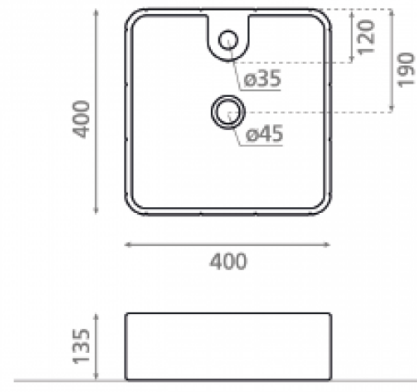

Circus - Rustic Cement

Ref. 00437

400 x 400 x 135 mm.

Features

Porcelain washbasin
Topcounter
Square
Hand painted with ceramic pigments
400 x 400 x 135 mm.