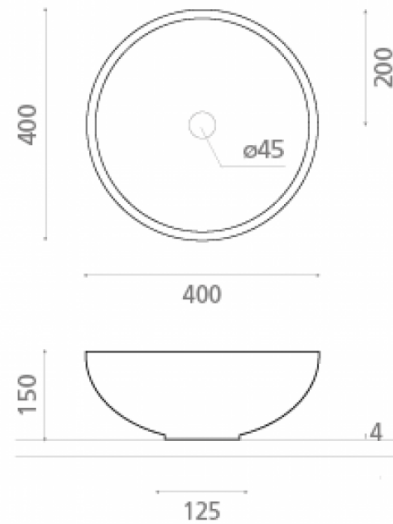

# New Lys Verónica

**Ref. 00434**

400 x 150 mm.

## Features

Topcounter washbasin  
Hand painted with ceramic pigments  
400 x 150 mm.