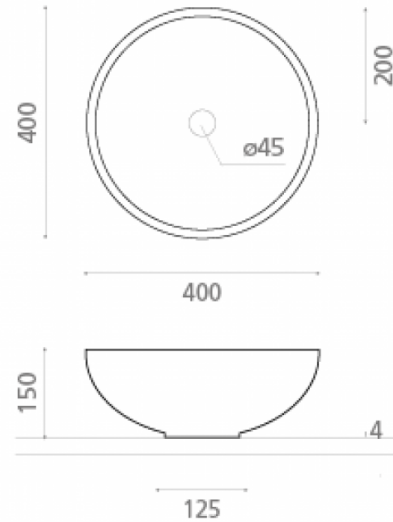

New Lys Azores

Ref. 00433

400 x 150 mm.

Features

Topcounter washbasin
Hand painted with ceramic pigments
400 x 150 mm.