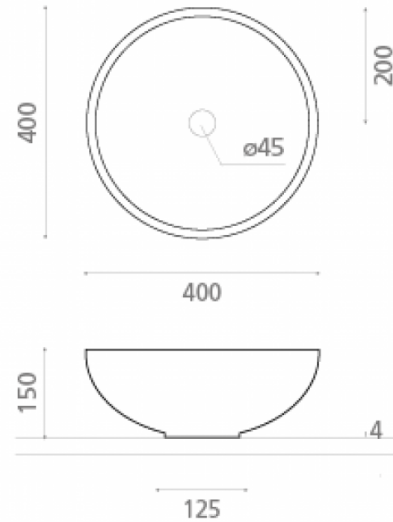

New Lys Balcanes

Ref. 00432

400 x 150 mm.

Features

Topcounter washbasin
Hand painted with ceramic pigments
400 x 150 mm.